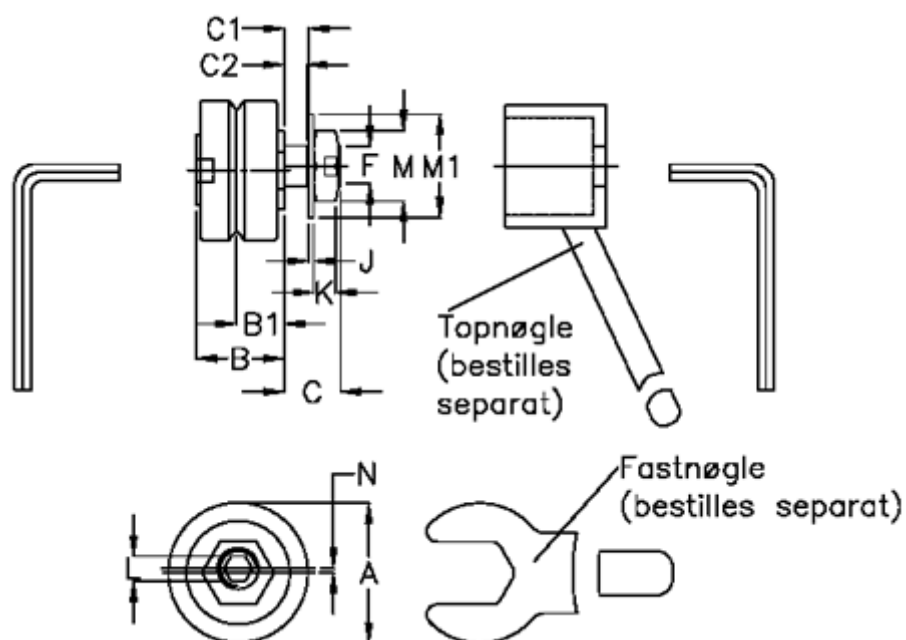

Article number: 057153101304

Description: HEPCO GV3 bearing SJ 13 ENS  
Standard With Short Stud

## Measures

a = 12.7	K = 2.2
B = 10.1	L = -
B1 = 5.47	M = 7
C = 5.8	M1 = 9
C1 = 3.0	N = 0.50
C2 = 2.2	Weight kg/1000 = 0.008
F = M4 x 0,5	
J = 0.80	